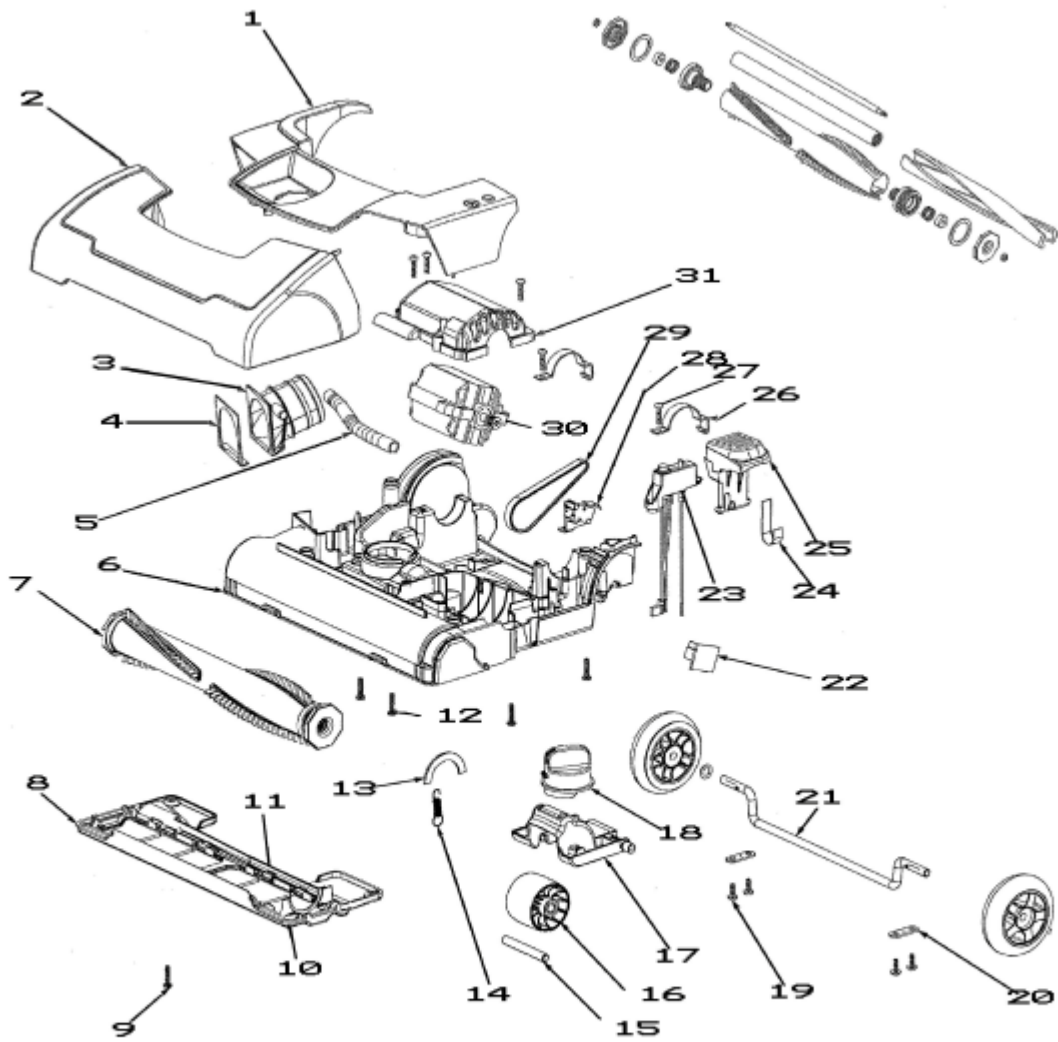

REPAIR PARTS LIST

Model

S9120A

Commercial Upright

Base & Hood - S9120A

Base & Hood - S9120A

Ref #	Part	Description	Comments	Qty
1	63862-1	HOOD ASSEMBLY - PACKAGED		
2	63863	GUARD, CARRIER & GRPHCS-P		
3	77134A-119N	ADAPTER - BASE		
4	77130	GASKET - ADAPTER		
5	77822	TUBE - COOLING		
6	63857	BASE ASSEMBLY - PACKAGED		
7	63858	BRUSH ROLL ASSY		
	53158	LOCKNUTS-PKG 10 (49175)		
	76995	END CAP		
	77124	WASHER - FELT		
	53114	DIST BRG/PKG 6		
	76994	SHAFT - DISTURBULATOR		
	76993	PULLEY		
	76992	TUBE - INNER		
	76991	TUBE - DISTURBULATOR		
	63859	REPL BRISTLES		
	76996	RETAINER - BEARING		
	53115	TOL RINGS-PKG10		
	78749	FOAM STRIP		
8	77118	SOLEPLATE ASSEMBLY		
9	54669-6	SCREW PACKAGE		
10	78580	GASKET - SOLEPLATE		
11	78907	GASKET - SOLEPLATE REAR		
12	53238-27	SCREW PKG		
13	77129	FELT - SOLEPLATE		
14	54943	SPRING PKG-10		
15	77411	FRONT AXLE		
16	77117-355N	FRONT WHEEL W/IN MOLD BUS		
17	77116-355N	WHEEL - CARRIAGE		
18	77114-380N	KNOB - HEIGHT ADJUSTMENT		
19	53238-11	SCREW PKG (EW312-10T8)		
20	53201	CLAMPS-PKG 10 (55535-2)		
21	63860	REAR WHEEL & AXLE ASSEMBL		
22	78652A			
23	78290SV	RETAINER ASSEMBLY		
24	77136	SPRING - HANDLE RELEASE		
25	77135-380N	HANDLE RELEASE		
26	77140	CLAMP - MOTOR		
27	53238-27	SCREW PKG		
28	59397-7	MICROSWITCH		
29	77133	BELT- SINGLE "Q" P/Head		
30	63861	BRUSHROLL MOTOR ASSY - CTND		
31	77132-119N	COVER - BRUSHROLL MOTOR		